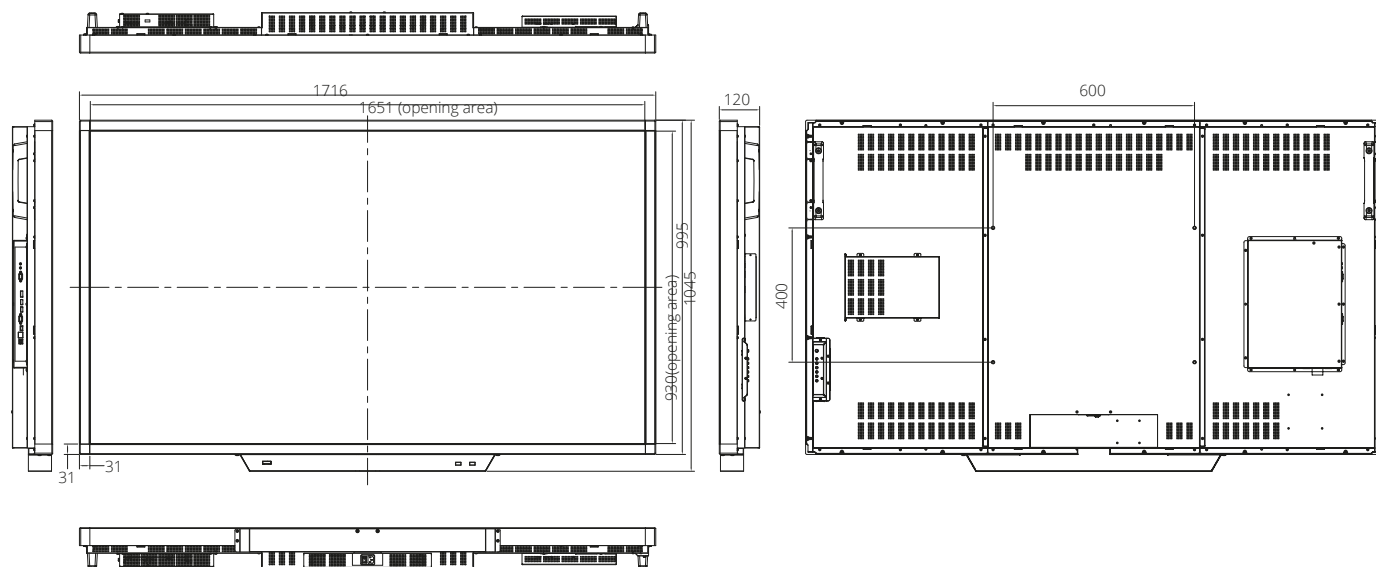

Model type	i3TOUCH P7505 T10
	75"
Display Ratio	16:9
Native resolution	3840x2160
Brightness	450cd/m2
Contrast ratio	4000:1
Response time	8 ms
Refreshing Frequency	120Hz
Display Colors	1.06B (10bit)
Viewing Angle Hor./Ver.	178°/178°
Inputs	VGA + Audio in x 1 RJ45 TOUCH USB B x 1 HDMI x 2 Display Port x 1 OPS slot for universal OPS pc integrations (OPS pc not included) USB A x 2 (front) x 1 (side)
System version	Android 4.2.1
Communication port	RS232 x 1
Frontal speakers	speakers: 2 x 10W
Audio out	mini jack
Speaker out	mini jack
Power supply	standby power<1W complete power consumption <350W
VESA Mount (W X H)	600 x 400 mm
MTBF	50.000h
Anti-collision tempered glass	Yes
Screen area (W x H)	1651 x 930 mm
Outside dimensions	1717x1046x120
Package dimensions	2015x1395x295mm
Net weight	90 kg
Total weight	94 kg

Touch technology	V-Sense
Touch modus	finger and pen
Touch points	10 simultaneous touches (only in Windows 7 or later)
Tempered glass	4 mm
Resolution	8096 x 8096
Response speed	< 10 ms
Scan speed	up to 200fps
Regulatory Approvals	CE/FCC/RoHS compliant
Warranty	2 years

Accessories	Power cable VGA cable HDMI cable Remote (incl. Battery) PEN x 2 User Manual Wall mount

Recommended Computer Configuration	CPU	min i5 processor
	RAM	8GB
	Hard disk	120GB
	Interface	USB2.0
	Screen resolution	FHD

TECHNICAL DRAWING

AUTHORISED DISTRIBUTOR